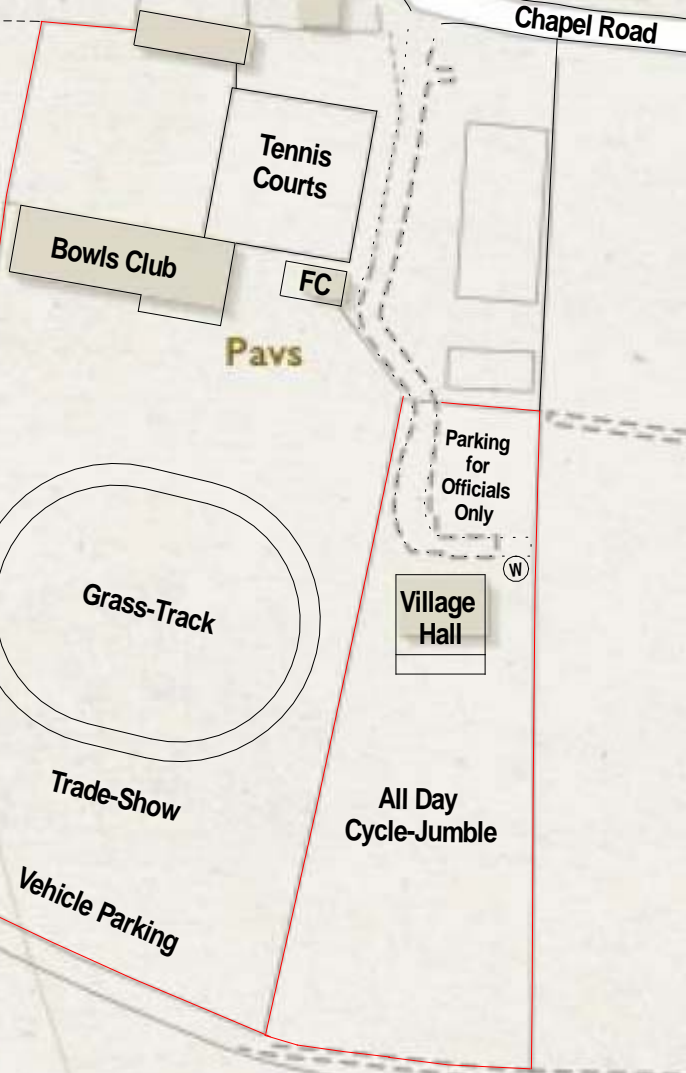

# 2016 Mildenhall Cycling & Fun Day

Chapel Road  
West Row  
IP28 8PA

Tennis Courts

Bowls Club

FC

Pavs

Grass-Track

Parking for Officials Only

Village Hall

Trade-Show

All Day Cycle-Jumble

Vehicle Parking

Chapel Road

W